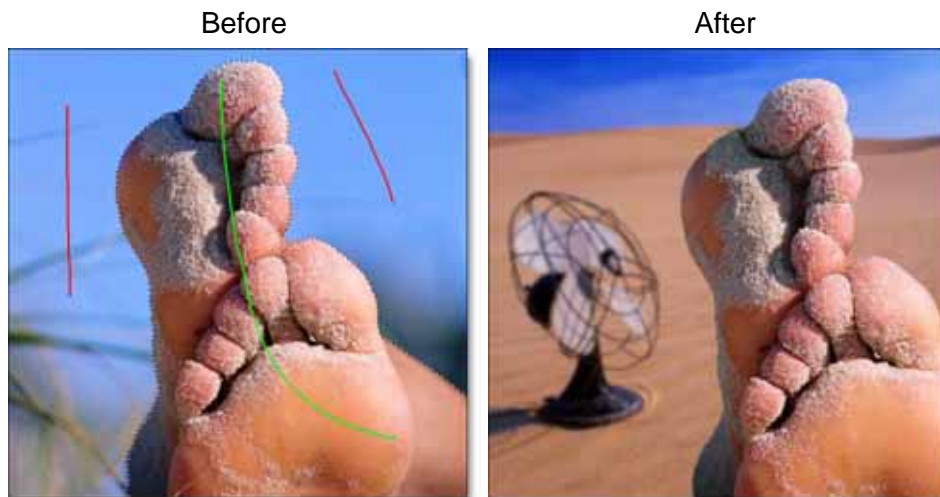

To create, you must have ideas | To bring your ideas to life, you must have the proper tools...

**SNAP** | Snap is an easy to use interactive image cutout tool designed to extract solid or opaque objects. Image cutout is the process of removing or isolating an object in a picture.

Photos © THINKSTOCK LLC--[WWW.THINKSTOCK.COM](http://WWW.THINKSTOCK.COM)

The extracted object can then be combined with another image or individually filtered in Adobe Photoshop or Photoshop Elements. The challenge becomes defining which parts of the image are foreground, the portion to be cutout, and those which belong to the background. Snap provides instant visual feedback by snapping an editable curve to an object's boundary even if it has vague or low contrast edges. This is made possible by utilizing unique graph-cutting and segmentation algorithms. More accurate results are achieved in a shorter amount of time than using existing tools and techniques.

For the most difficult of image cutouts, Snap also includes the ability to manually create paths using an intuitive and easily editable shape format called X-Splines. A path is an outline

created by placing sequential points along an object. Think of it as connecting the dots if you will. X-Splines are designed to make user manipulations as intuitive as possible. The points that make up X-Splines can be of three different types: Cardinal, Polygon or B-Spline and can be changed before, after or during the creation of the path. Manually drawing a path is often a good solution for objects that can't be extracted in any other way and using X-Splines is a vast improvement over existing shape and path creation methods.