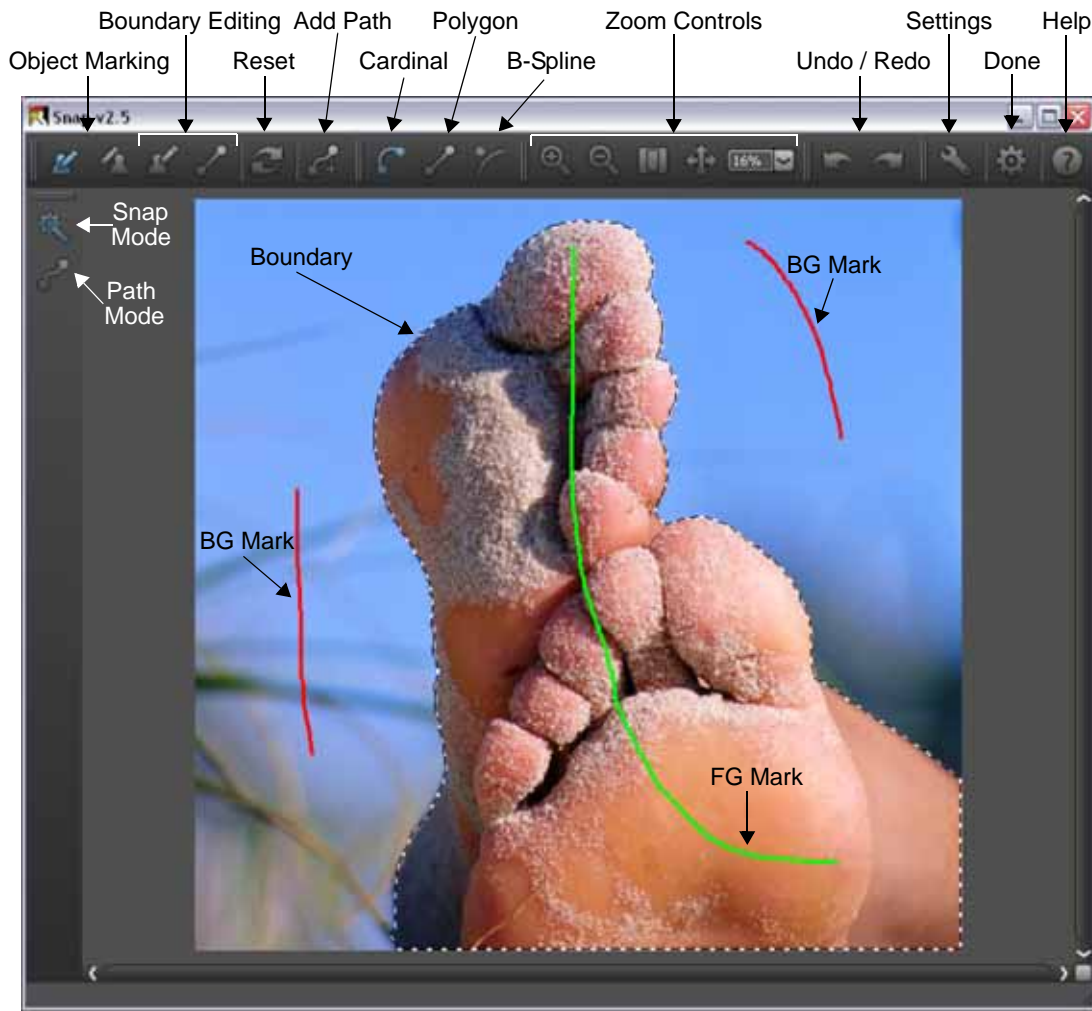

To create, you must have ideas | To bring your ideas to life, you must have the proper tools...

**SNAP** | Snap is an easy to use interactive image cutout tool designed to extract solid or opaque objects. Image cutout is the process of removing or isolating an object in a picture.

Photos © THINKSTOCK LLC--[WWW.THINKSTOCK.COM](http://WWW.THINKSTOCK.COM)

The extracted object can then be combined with another image or individually filtered in Adobe Photoshop or Photoshop Elements. The challenge becomes defining which parts of the image are foreground, the portion to be cutout, and those which belong to the background. Snap provides instant visual feedback by snapping an editable curve to an object's boundary even if it has vague or low contrast edges. This is made possible by utilizing unique graph-cutting and segmentation algorithms. More accurate results are achieved in a shorter amount of time than using existing tools and techniques.

For the most difficult of image cutouts, Snap also includes the ability to manually create paths using an intuitive and easily editable shape format called X-Splines. A path is an outline

created by placing sequential points along an object. Think of it as connecting the dots if you will. X-Splines are designed to make user manipulations as intuitive as possible. The points that make up X-Splines can be of three different types: Cardinal, Polygon or B-Spline and can be changed before, after or during the creation of the path. Manually drawing a path is often a good solution for objects that can't be extracted in any other way and using X-Splines is a vast improvement over existing shape and path creation methods.

Snap for Adobe Photoshop 7.0 and above | Adobe Photoshop Elements 3.0 and above | 1024x768 minimum screen resolution | Available for download or purchase at [WWW.DIGITALFILMTOOLS.COM](http://WWW.DIGITALFILMTOOLS.COM) | Pricing: \$50