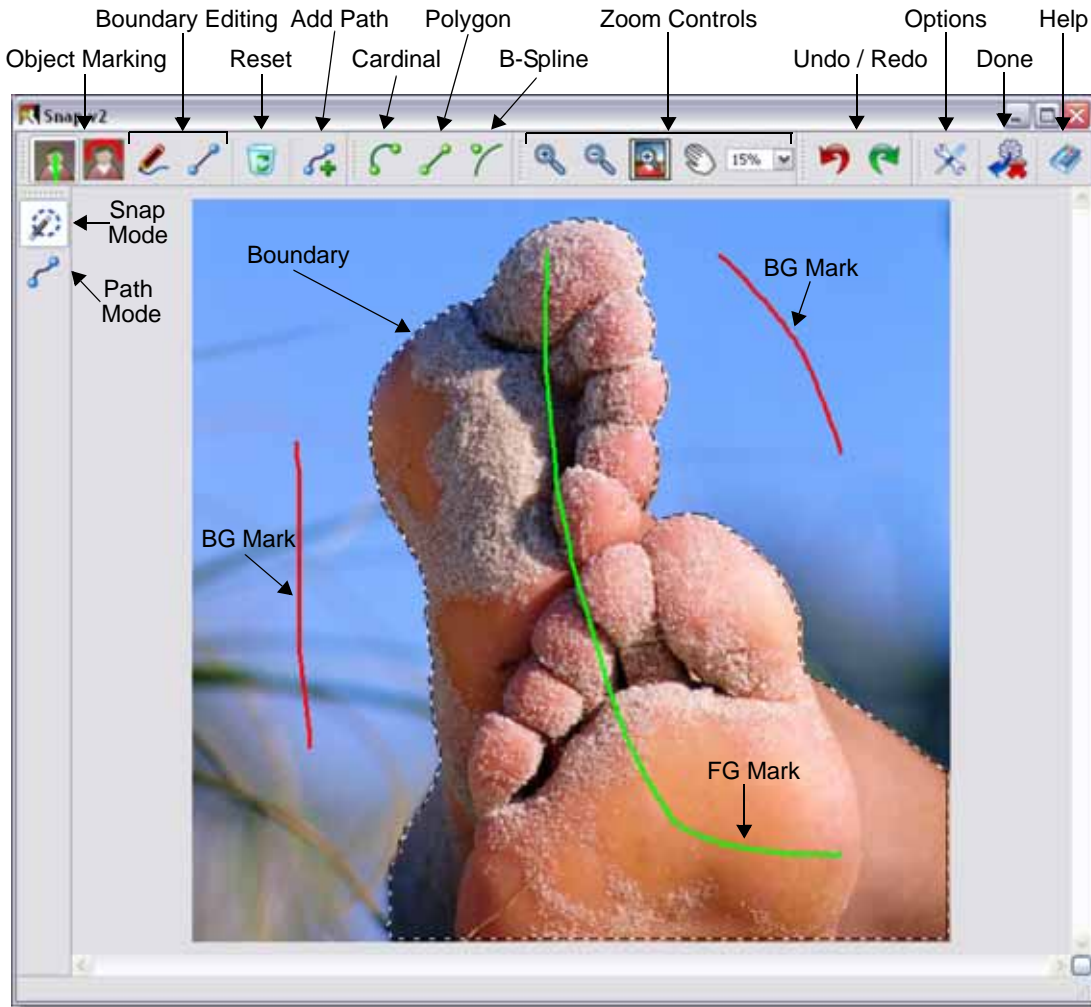

To create, you must have ideas | To bring your ideas to life, you must have the proper tools...

SNAP | Snap is an easy to use interactive image cutout tool designed to extract solid or opaque objects. Image cutout is the process of removing or isolating an object in a picture.

Photos © THINKSTOCK LLC--WWW.THINKSTOCK.COM

The extracted object can then be combined with another image or individually filtered in Adobe Photoshop or Photoshop Elements. The challenge becomes defining which parts of the image are foreground, the portion to be cutout, and those which belong to the background. Snap provides instant visual feedback by snapping an editable curve to an object's boundary even if it has vague or low contrast edges. This is made possible by utilizing unique graph-cutting and segmentation algorithms. More accurate results are achieved in a shorter amount of time than using existing tools and techniques.

For the most difficult of image cutouts, Snap also includes the ability to manually create paths using an intuitive and easily editable shape format called X-Splines. A path is an outline

created by placing sequential points along an object. Think of it as connecting the dots if you will. X-Splines are designed to make user manipulations as intuitive as possible. The points that make up X-Splines can be of three different types: Cardinal, Polygon or B-Spline and can be changed before, after or during the creation of the path. Manually drawing a path is often a good solution for objects that can't be extracted in any other way and using X-Splines is a vast improvement over existing shape and path creation methods.