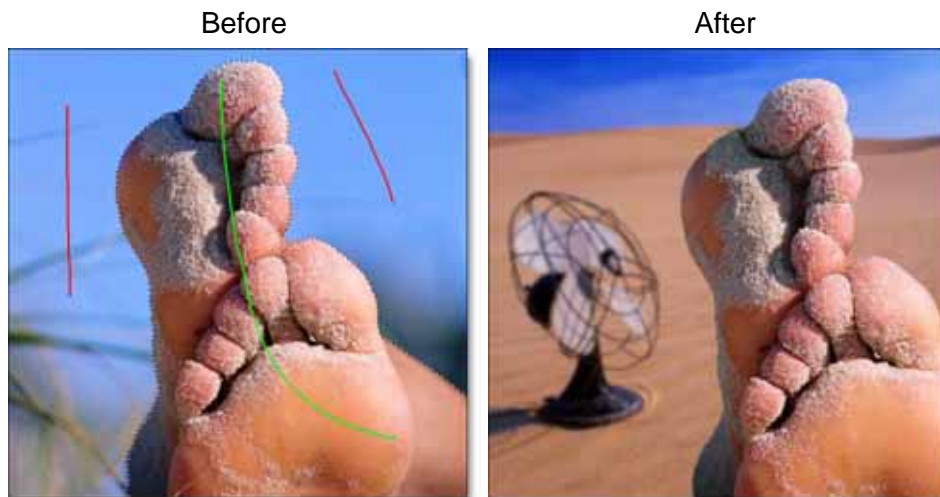

To create, you must have ideas | To bring your ideas to life, you must have the proper tools...

SNAP | Snap is an easy to use interactive image cutout tool designed to extract solid or opaque objects. Image cutout is the process of removing or isolating an object in a picture.

Photos © THINKSTOCK LLC--WWW.THINKSTOCK.COM

The extracted object can then be combined with another image or individually filtered in Adobe Photoshop or Photoshop Elements. The challenge becomes defining which parts of the image are foreground, the portion to be cutout, and those which belong to the background. Snap provides instant visual feedback by snapping an editable curve to an object's boundary even if it has vague or low contrast edges. This is made possible by utilizing unique graph-cutting and segmentation algorithms. More accurate results are achieved in a shorter amount of time than using existing tools and techniques.

For the most difficult of image cutouts, Snap also includes the ability to manually create paths using an intuitive and easily editable shape format called X-Splines. A path is an outline

created by placing sequential points along an object. Think of it as connecting the dots if you will. X-Splines are designed to make user manipulations as intuitive as possible. The points that make up X-Splines can be of three different types: Cardinal, Polygon or B-Spline and can be changed before, after or during the creation of the path. Manually drawing a path is often a good solution for objects that can't be extracted in any other way and using X-Splines is a vast improvement over existing shape and path creation methods.